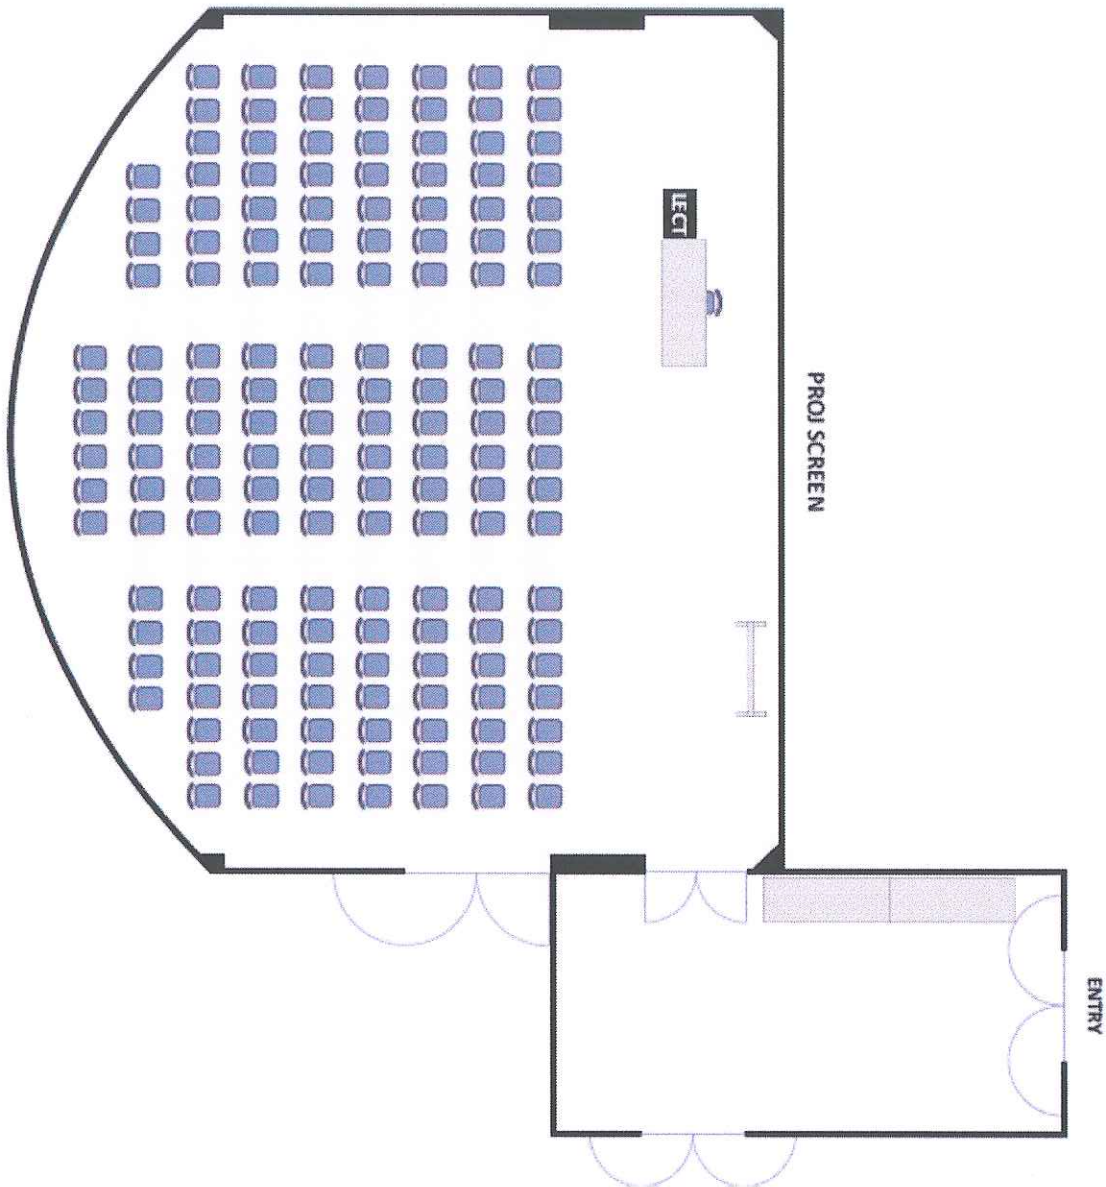

Theatre

EQUIPMENT KEY

Rectangular table		Laptop	
Square table		White Board	
Round table		Lectern	
Chair		Stage	